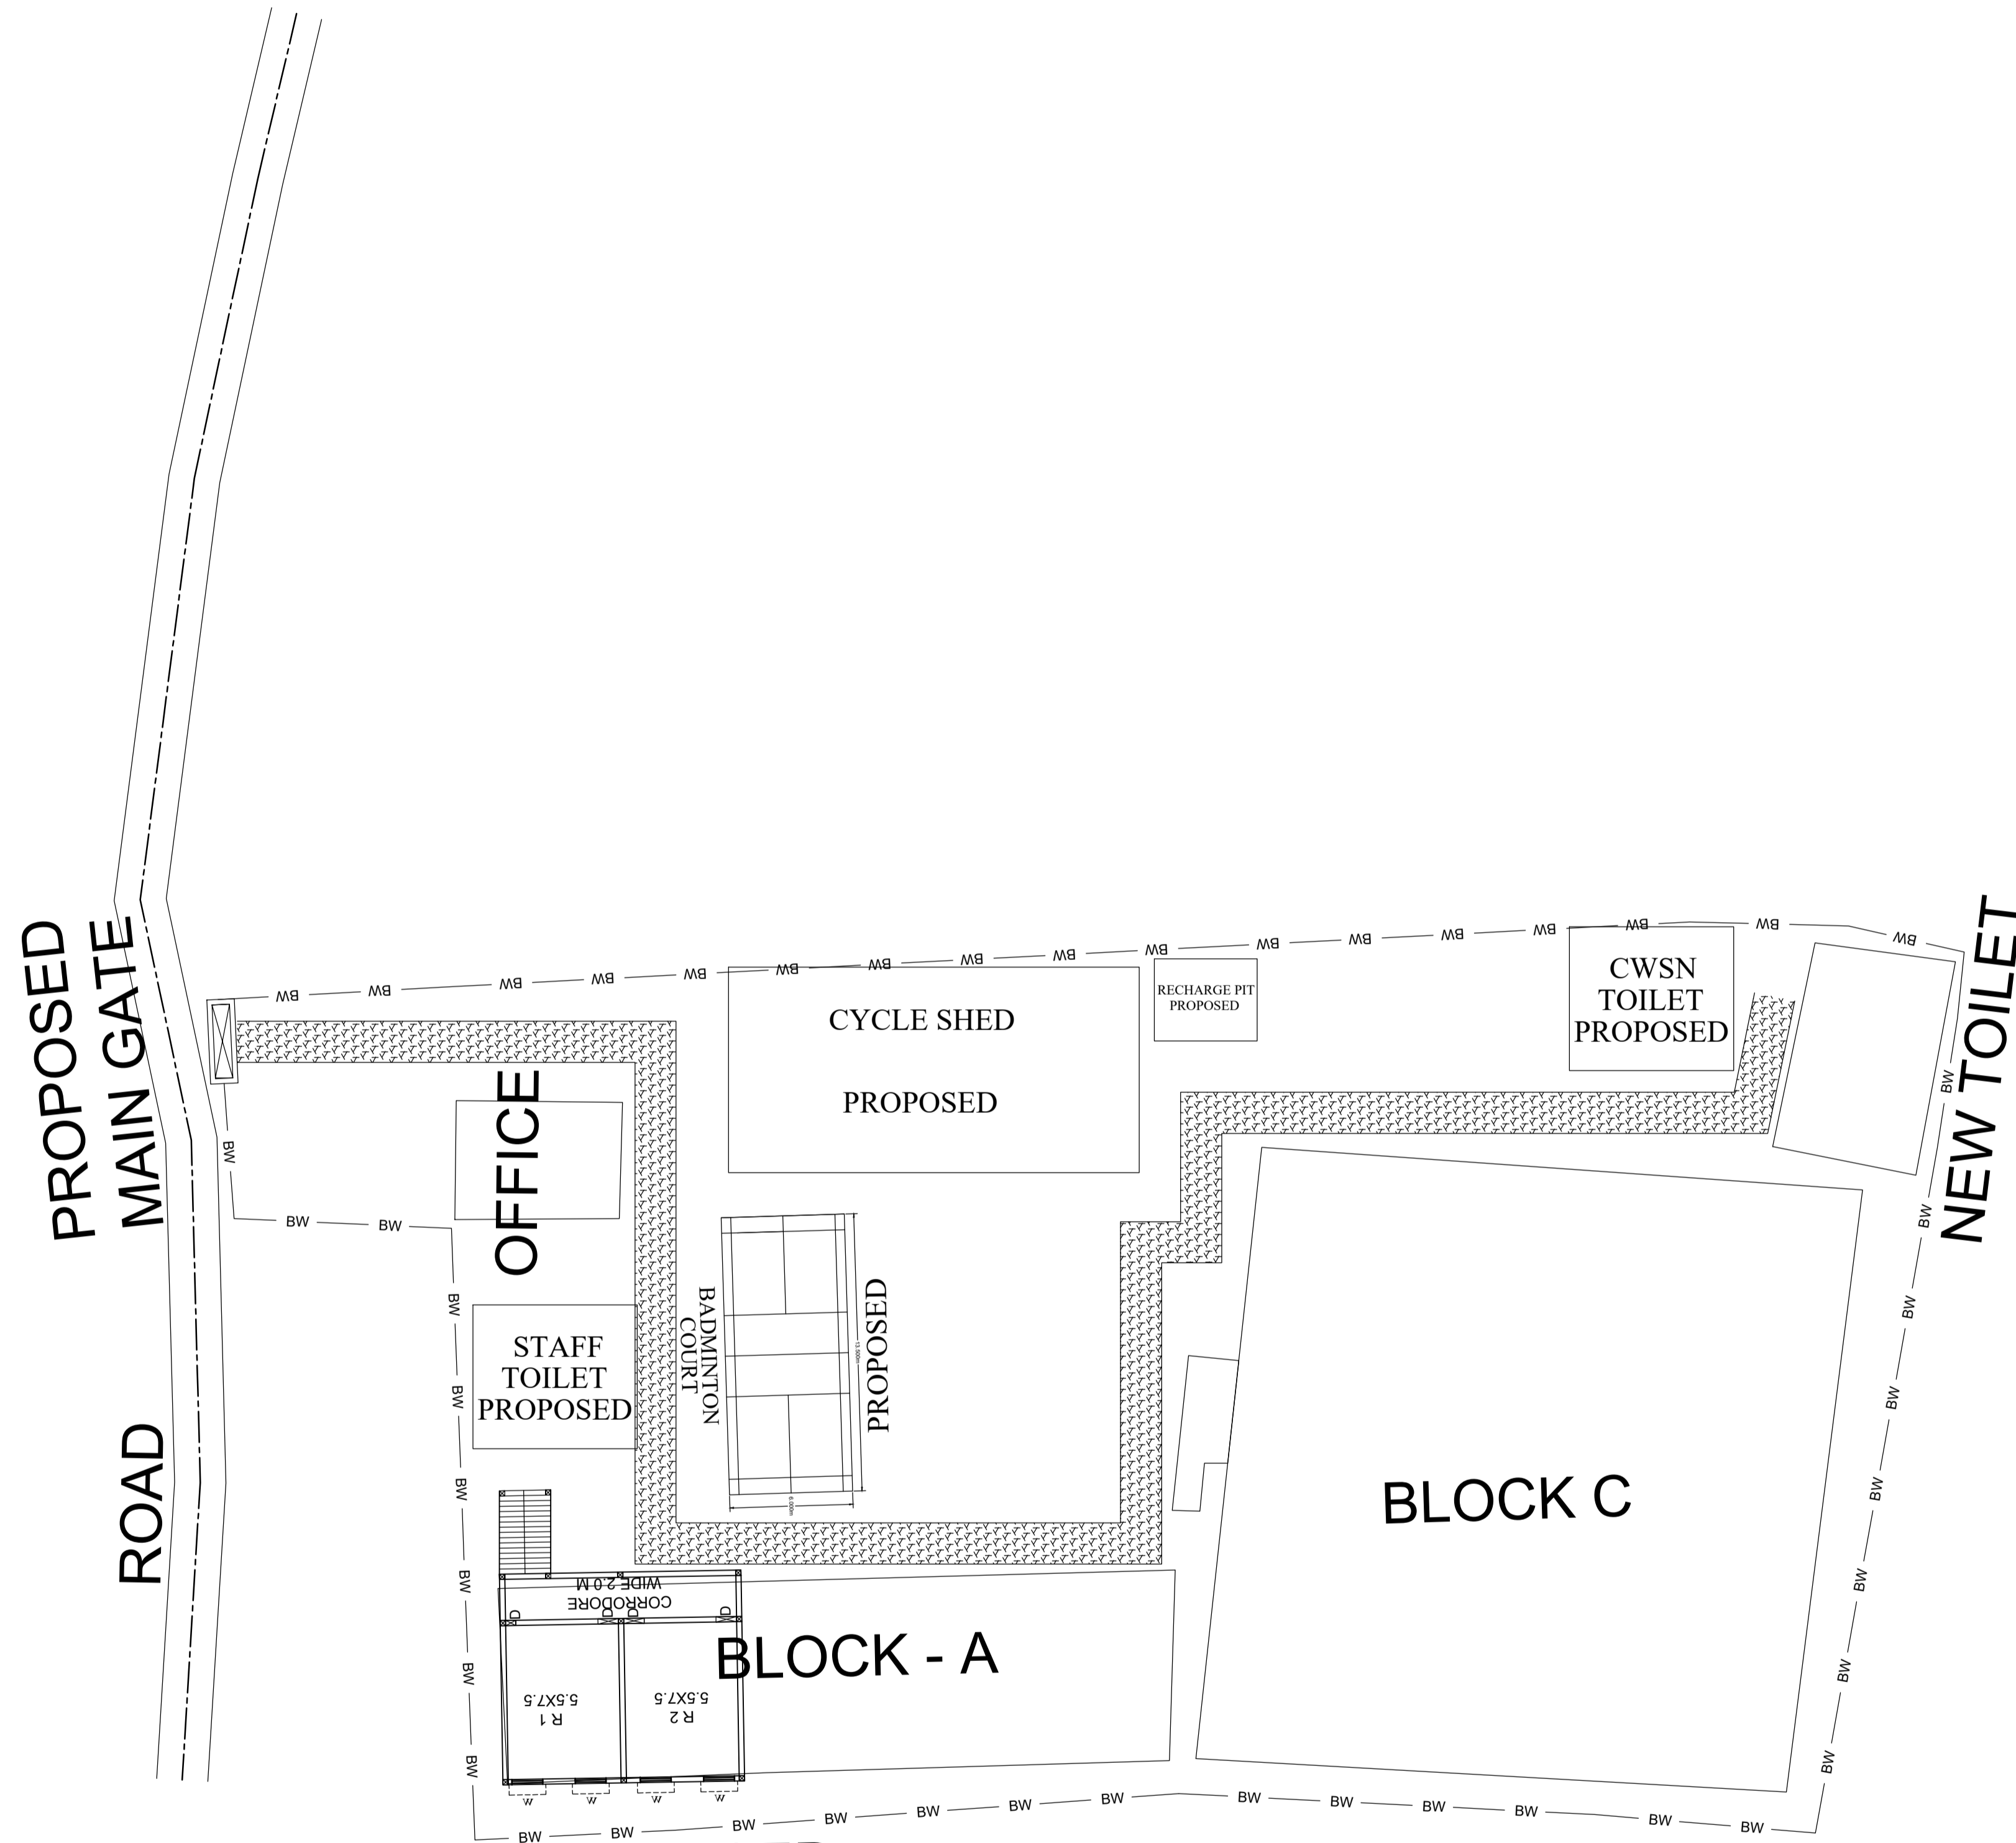

PROPOSED SITE PLAN OF SCHOOL

PROPOSED FIRST FLOOR

CONSULTANT :

MaRS Planning & Engineering Services Pvt. Ltd.
 287/C Yash Padm Beside Hill Top Motors Ashok Nagar,
 Ranchi- 834002, Jharkhand, India.
Jharkhand@marsconsultancy.com