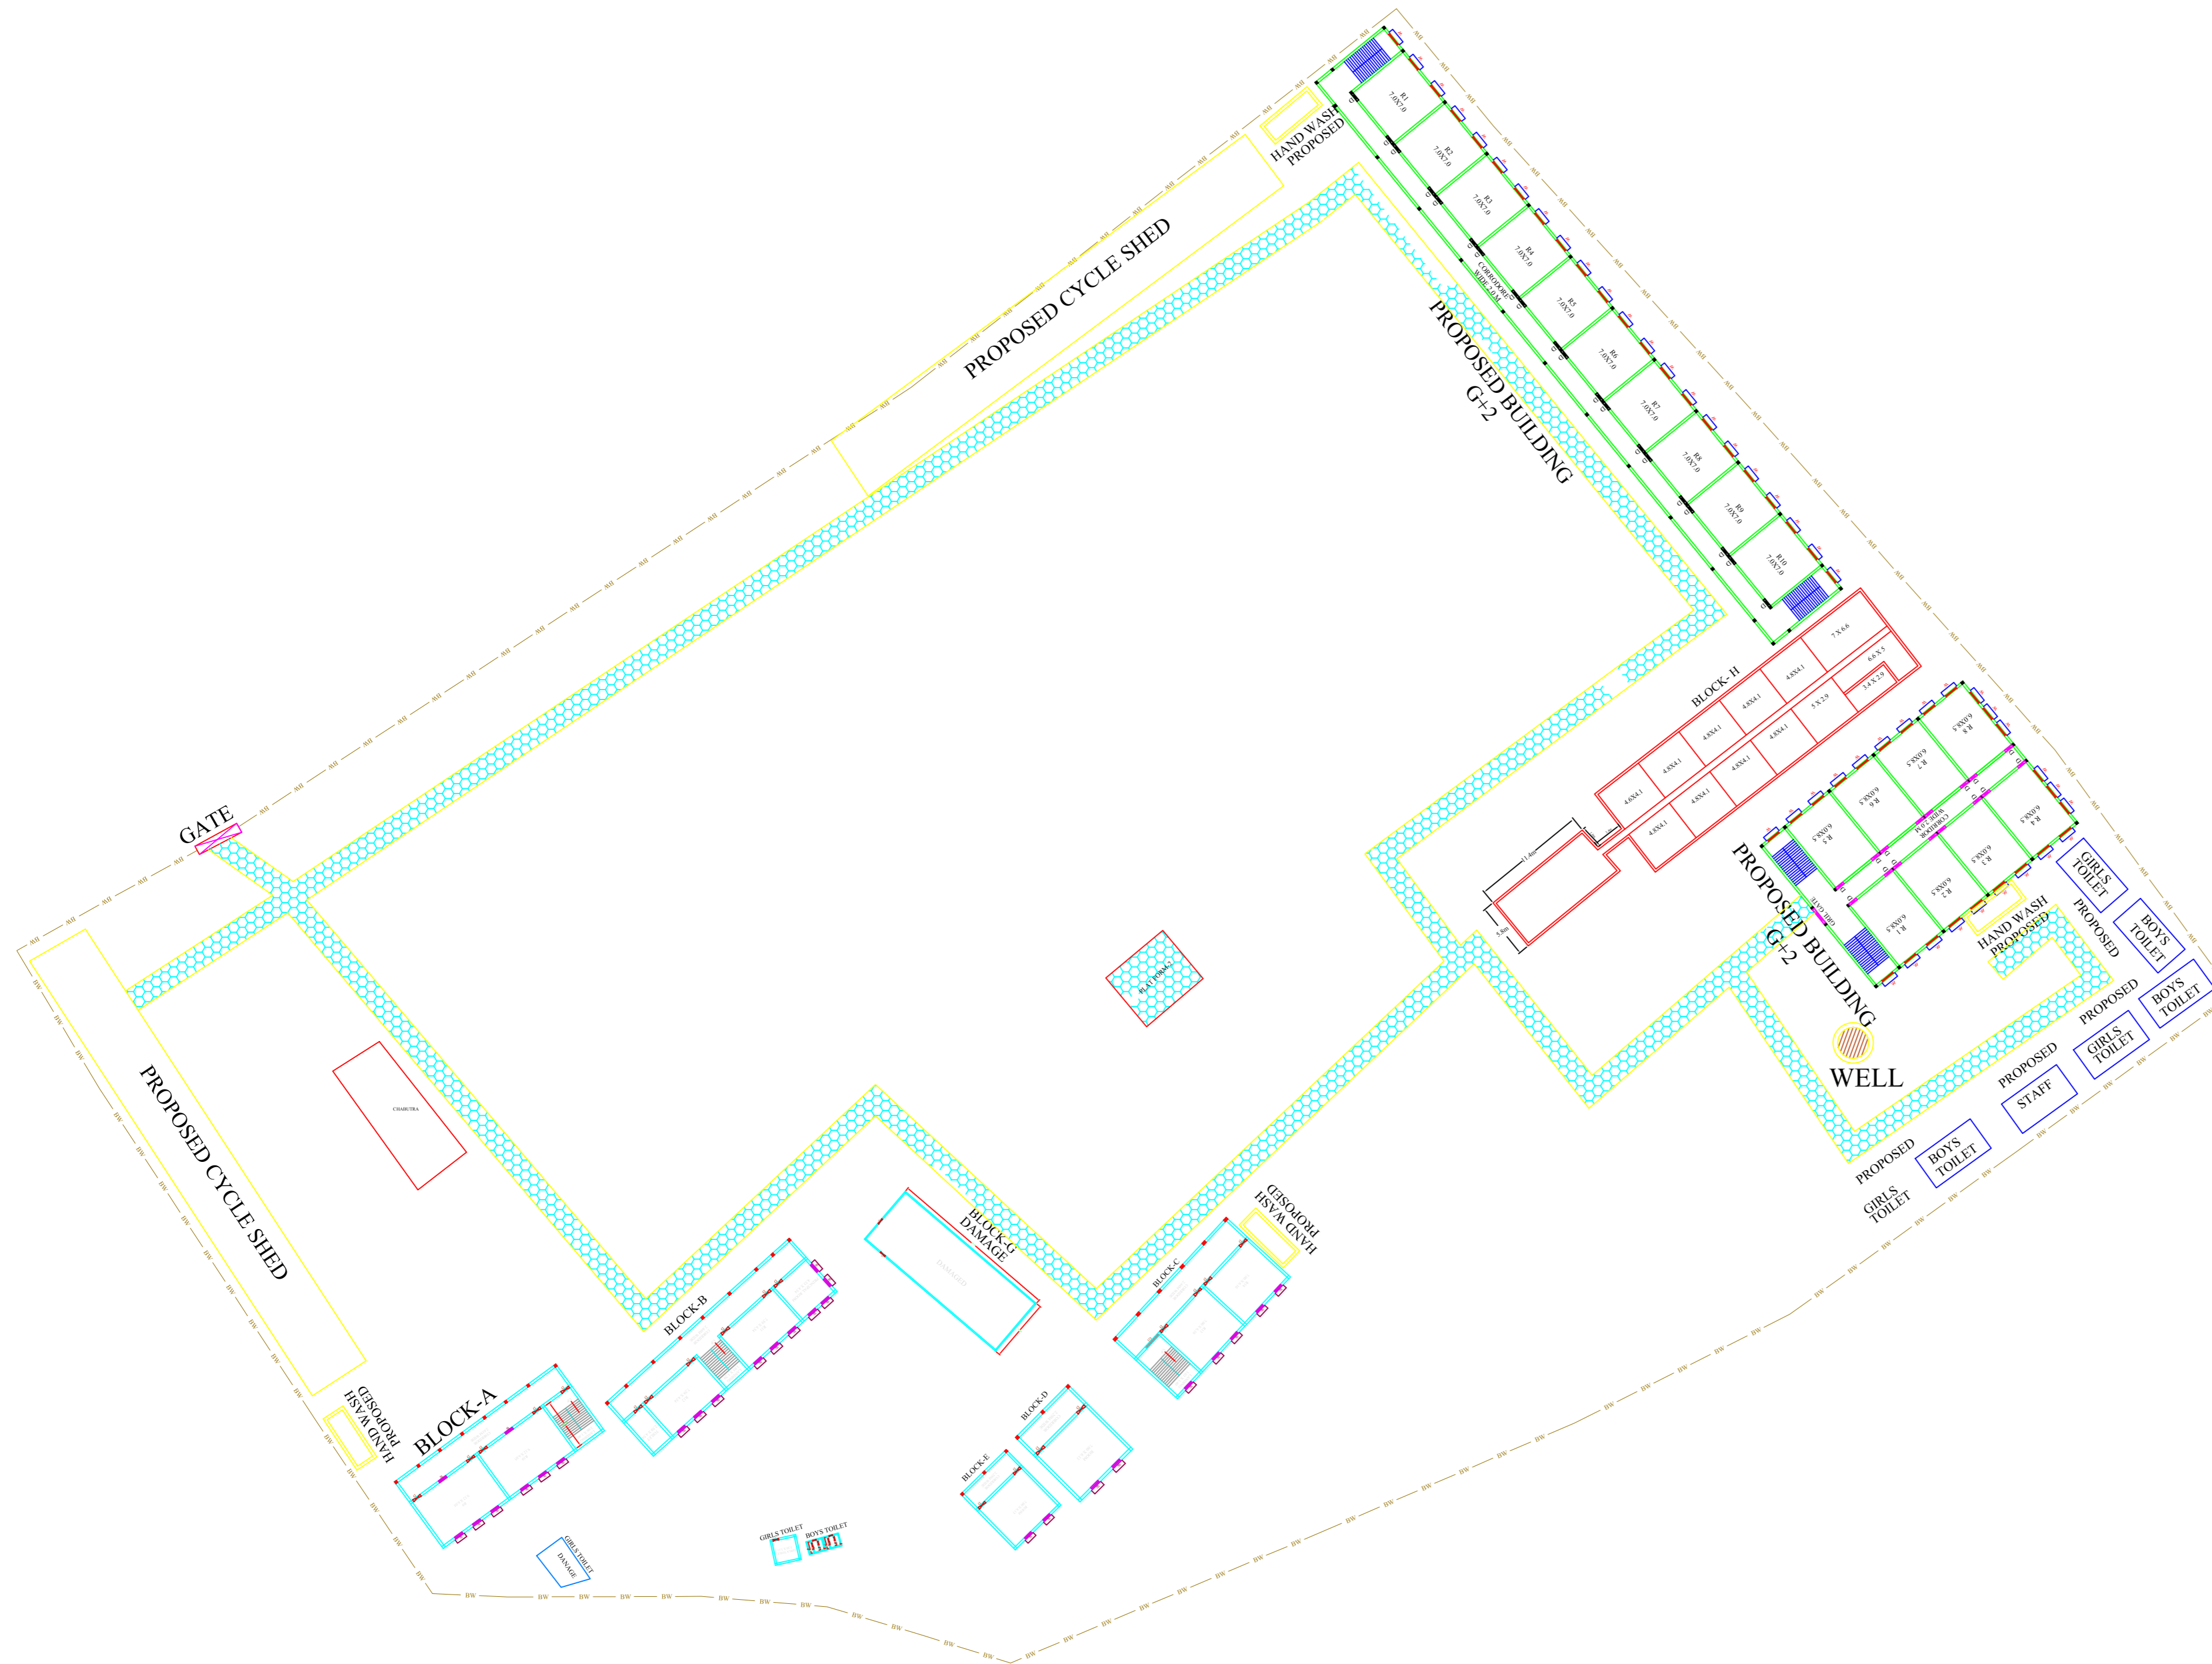

PROPOSED SITE PLAN OF SCHOOL

CONSULTANT :

MaRS Planning & Engineering Services Pvt. Ltd.
 287/C Yash Padm Beside Hill Top Motors Ashok Nagar,
 Ranchi- 834002, Jharkhand, India.
Jharkhand@marsconsultancy.com

SCHOOL NAME : BHUSHAN +2 HIGH SCHOOL NAWADIH

DISTRICT : - BOKARO

BLOCK : -NAWADIH

FORWARDED BY : MaRS

PAGE : A2